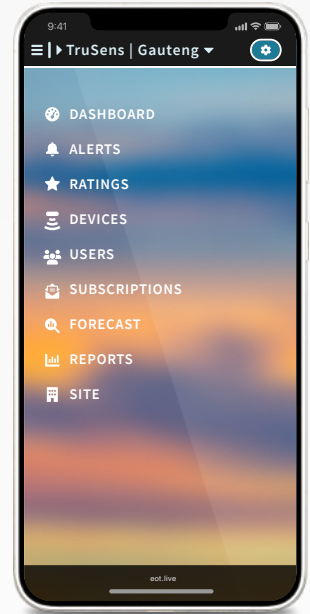

EoT Live

Supporting Cloud Environment

- Assign Responding Roles to Staff Members
- Manage Multiple Sites Across the Country
- Comprehensive Reporting
- Chronological Event Recording
- Event Forecasting
- Site and Sub-section Management
- Identify Hotspots and Trends