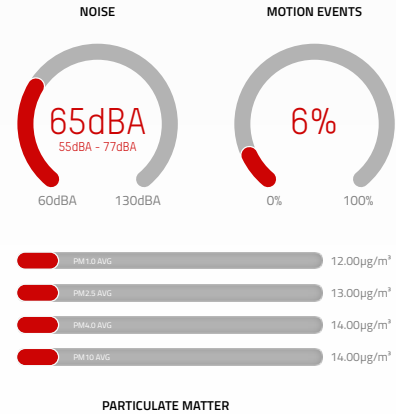

EoT Live

Supporting Cloud Environment

- Assign Responding Roles to Staff Members
- Manage Multiple Sites Across the Country
- Comprehensive Reporting
- Chronological Event Recording
- Event Forecasting
- Site and Sub-section Management
- Identify Hotspots and Trends