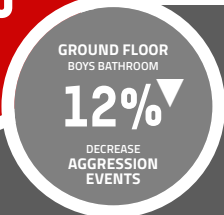

2 500+

Organisations with FlySense

30+

Countries with FlySense

30 000+

Active FlySense Devices