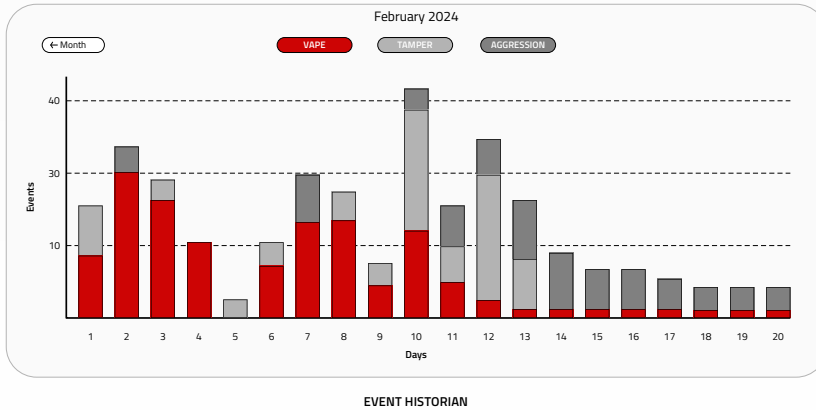

EoT Live

Supporting Cloud Environment

- Assign Responding Roles to Staff Members
- Manage Multiple Sites Across the Country
- Comprehensive Reporting
- Chronological Event Recording
- Event Forecasting
- Site and Sub-section Management
- Identify Hotspots and Trends